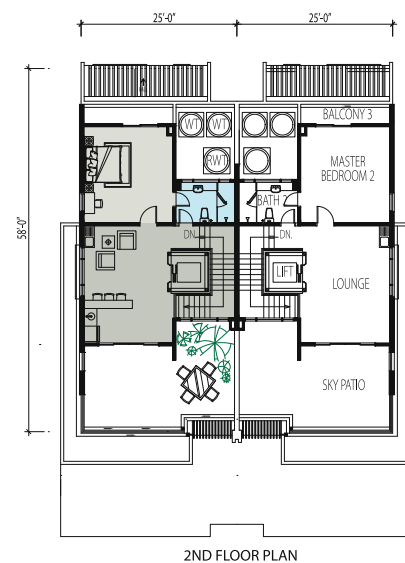

14 Units 3 Storey Semi- D	lot size 35'x 100' (Min) Built-up 4,600 sq ft	2 master bedrooms 3 bedrooms 1 utility room	6 bathrooms 2 family halls 1 sky patio	1 glass lift Porch for 4 cars
------------------------------	--	---	--	----------------------------------