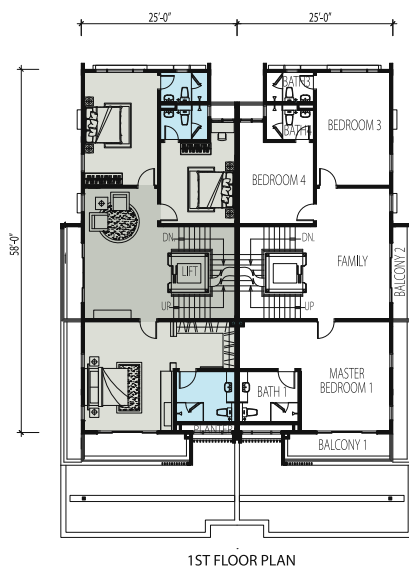

14 Units 3 Storey Semi- D	lot size 35'x 100' (Min) Built-up 4,600 sq ft	2 master bedrooms 3 bedrooms 1 utility room	6 bathrooms 2 family halls 1 sky patio	1 glass lift Porch for 4 cars
------------------------------	--	---	--	----------------------------------